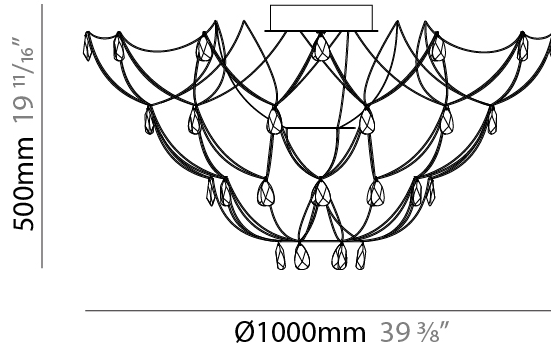

PROJECT	
TYPE	
SPECIFIER	
QUANTITY	
DATE	

CRYSTAL GALAXY SURFACE

D102029-

base number	LED Dimming	Color Temperature	Finish Options

1. To build a product code in our configurator select the specify button on the base model # product page
2. To build a manual product code on this datasheet choose from the options listed below in blue font and add the suffix to the base model #

GENERAL

Series: Crystal Galaxy
Brand: Quasar
Division: Design
Mounting Type: Surface
Mounting Location: Ceiling
Subcategory: Ambient

PHYSICAL

Shape: Abstract
Diameter (mm): 1000
Diameter (in): 39 ³/₈
Height (mm): 500
Height (in): 19 ¹¹/₁₆
Light Distribution: Omnidirectional
Weight (kg): 3
Weight (lbs): 6.61
Fixture Finish: NIC / BRA / BBR
Fixture Material: Metal
Upon Request: Custom Sizes

ELECTRICAL

Number of Lamps: 66
Lamp Type: LED Retrofit
Input Wattage (W): 21.78
Bulb Included: Bulb Included
Max. Wattage Per Lamp (W): 0.33
Lamp Base: E10
Dimming: 0-10V Dimming / Phase Dimming (120Vac Only)
Driver Included: Yes
Driver Location: Integrated
Driver Type: Constant Voltage - Universal
Driver Class: Class 2
Input Voltage (V): 120 - 277
Output Voltage (V): 12
Lamp Voltage (V): 12

LED

Color Temperature (°K): 2600 / 3000 / 3500
Max. Delivered Lumen (lm): 1518 (2600K)
CRI: >80 CRI
Lamp Life (hrs): 50000

OPTICAL

RATINGS AND CERTIFICATIONS

Certified By: Certified for North American Standards
IP rating: IP20