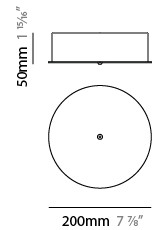

PROJECT	
TYPE	
SPECIFIER	
QUANTITY	
DATE	

CRYSTAL GALAXY SURFACE

D102029-

base number	LED Dimming	Color Temperature	Finish Options

1. To build a product code in our configurator select the specify button on the base model # product page
2. To build a manual product code on this datasheet choose from the options listed below in blue font and add the suffix to the base model #

GENERAL

Series: Crystal Galaxy
Brand: Quasar
Division: Design
Mounting Type: Surface
Mounting Location: Ceiling
Subcategory: Ambient

PHYSICAL

Shape: Abstract
Diameter (mm): 1000
Diameter (in): 39 ³/₈
Height (mm): 500
Height (in): 19 ¹¹/₁₆
Light Distribution: Omnidirectional
Weight (kg): 3
Weight (lbs): 6.61
Fixture Finish: NIC / BRA / BBR
Fixture Material: Metal
Upon Request: Custom Sizes

ELECTRICAL

Number of Lamps: 66
Lamp Type: LED Retrofit
Input Wattage (W): 21.78
Bulb Included: Bulb Included
Max. Wattage Per Lamp (W): 0.33
Lamp Base: E10
Dimming: 0-10V Dimming / Phase Dimming (120Vac Only)
Driver Included: Yes
Driver Location: Integrated
Driver Type: Constant Voltage - Universal
Driver Class: Class 2
Input Voltage (V): 120 - 277
Output Voltage (V): 12
Lamp Voltage (V): 12

LED

Color Temperature (°K): 2600 / 3000 / 3500
Max. Delivered Lumen (lm): 1518 (2600K)
CRI: >80 CRI
Lamp Life (hrs): 50000

OPTICAL

RATINGS AND CERTIFICATIONS

Certified By: Certified for North American Standards
IP rating: IP20