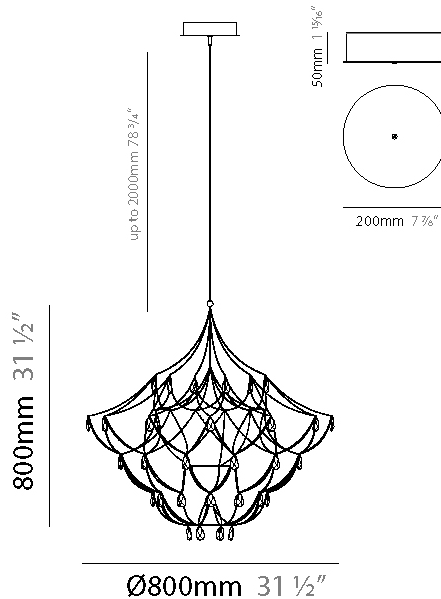

CRYSTAL GALAXY SUSPENSION

D101390-

base number   LED Dimming   Color Temperature   Finish Options

1. To build a product code in our configurator select the specify button on the base model # product page
2. To build a manual product code on this datasheet choose from the options listed below in blue font and add the suffix to the base model #

GENERAL

Series: Crystal Galaxy
Brand: Quasar
Division: Design
Mounting Type: Suspension
Mounting Location: Ceiling
Subcategory: Ambient

PHYSICAL

Shape: Abstract
Diameter (mm): 800
Diameter (in): 31 1/2
Height (mm): 800
Height (in): 31 1/2
Max. Overall Height (mm): 2000
Max. Overall Height (in): 78 3/4
Light Distribution: Omnidirectional
Diffuser: Asfour Crystals
Fixture Finish: [NIC / BRA / BBR](#)
Fixture Material: Metal
Upon Request: Custom Sizes

ELECTRICAL

Number of Lamps: 60 + 1
Lamp Type: LED Retrofit
Input Wattage (W): 26.8
Bulb Included: Bulb Included
Max. Wattage Per Lamp (W): 0.33 + 7
Lamp Base: E10 + GU10
Dimming: [0-10V Dimming / Phase Dimming (120Vac Only)](#)
Driver Included: Yes
Driver Location: Integrated
Driver Type: Constant Voltage - Universal
Driver Class: Class 2
Input Voltage (V): 120 - 277
Output Voltage (V): 12
Lamp Voltage (V): 12

LED

Color Temperature (°K): [2600 / 3000 / 3500](#)
CRI: >90 CRI
Lamp Life (hrs): 50000

OPTICAL

RATINGS AND CERTIFICATIONS

Certified By: Certified for North American Standards
IP rating: IP20