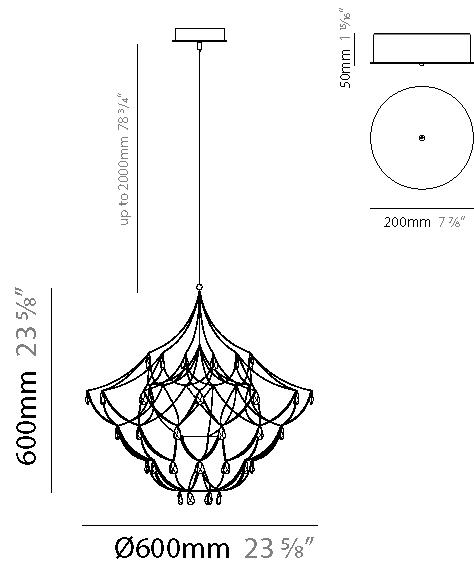

D101393-

base number   LED   Color   Finish
Dimming   Temperature   Options

1. To build a product code in our configurator select the specify button on the base model # product page
2. To build a manual product code on this datasheet choose from the options listed below in blue font and add the suffix to the base model #

GENERAL

Series: Crystal Galaxy
Brand: Quasar
Division: Design
Mounting Type: Suspension
Mounting Location: Ceiling
Subcategory: Ambient

PHYSICAL

Shape: Abstract
Diameter (mm): 600
Diameter (in): 23 5/8
Height (mm): 600
Height (in): 23 5/8
Max. Overall Height (mm): 2000
Max. Overall Height (in): 78 3/4
Light Distribution: Omnidirectional
Weight (kg): 3
Weight (lbs): 6.61
Fixture Finish: [NIC / BRA / BBR](#)
Fixture Material: Metal
Upon Request: Custom Sizes

ELECTRICAL

Number of Lamps: 48
Lamp Type: LED Retrofit
Input Wattage (W): 15.84
Bulb Included: Bulb Included
Max. Wattage Per Lamp (W): 0.33
Lamp Base: E10
Dimming: [0-10V Dimming / Phase Dimming (120Vac Only)](#)
Driver Included: Yes
Driver Location: Integrated
Driver Type: Constant Voltage - Universal
Driver Class: Class 2
Input Voltage (V): 120 - 277
Output Voltage (V): 12
Lamp Voltage (V): 12

LED

Color Temperature (°K): [2600 / 3000 / 3500](#)
Max. Delivered Lumen (lm): 1104 (2600K)
CRI: >90 CRI
Lamp Life (hrs): 50000

OPTICAL

RATINGS AND CERTIFICATIONS

Certified By: Certified for North American Standards
IP rating: IP20

PROJECT
TYPE
SPECIFIER
QUANTITY
DATE