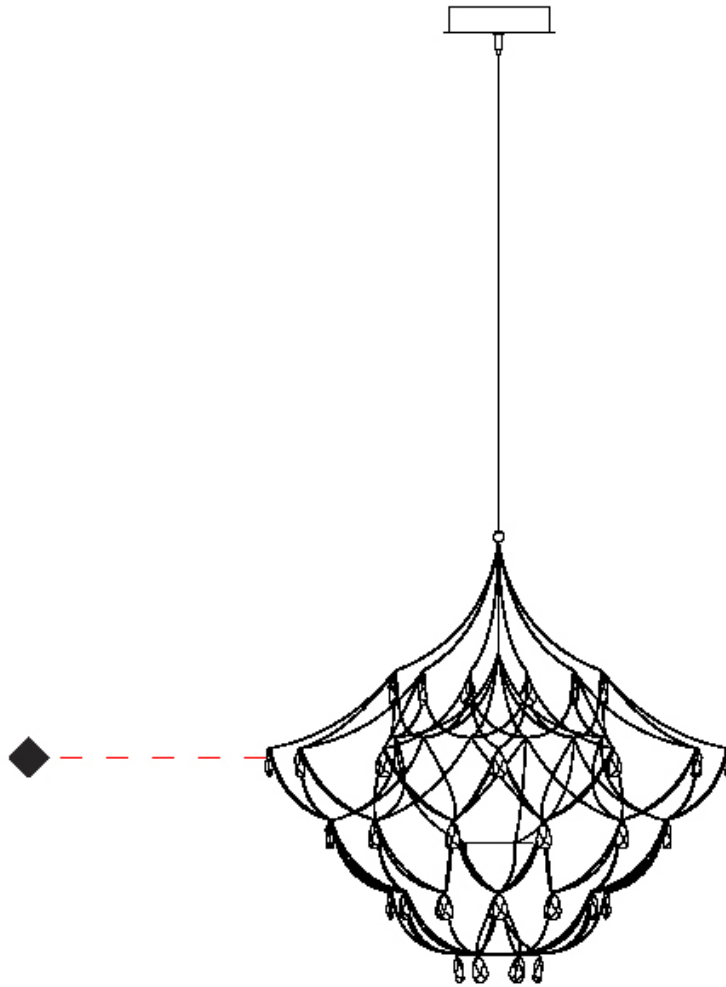

CRYSTAL GALAXY SUSPENSION

D101402-

PROJECT

TYPE

SPECIFIER

QUANTITY

DATE

D